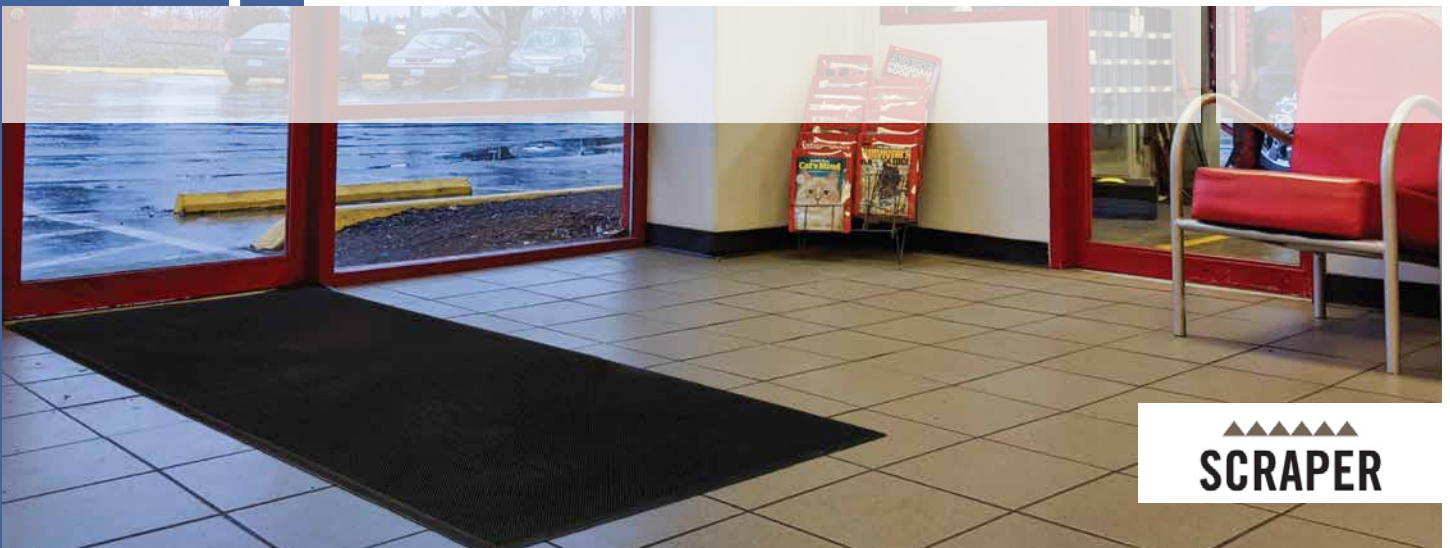

### ROLLS

NA

CUSTOM MATS: NA

*Mat A Dor is the best scraper with rubber fingers on the market*

- Borders on all four sides forming a reservoir that can contain water and dirt
- Remains flexible and efficient even in coldest temperatures